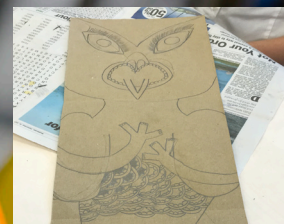

PHONE PHOTOGRAPHY SKILLS

12.30 - 2.00pm

Learn some tricks for taking beautiful photographs with your phone! Try your new skills out in the museum galleries and the classroom. Bring your own device, or borrow one of ours.

TUESDAY 18

WACKY POTS

9.30 - 11.00am

Come and build a wacky clay pot to stash your treasures. Your creation will be fired and ready to take home after a few weeks.

CODING

12.30 - 2.00pm

Come and learn some basic coding skills using Scratch! We will start off simply by creating backdrops and animating the letters of our names.

WEDNESDAY 19

WILD WATERCOLOURS

9.30 - 11.00am

Bee nature-inspired by Georgina Hetley's watercolour exhibition of local flora and have some unpredictable fun in your own watercolour world. Sharpen your drawing skills and create some bizarre bugs for your garden assemblage.

ANIMATION

12.30 - 2.00pm

Choose a popular story or nursery rhyme and use our props to create your own animation retelling the story, using StopMotion. Suitable for beginners!

THURSDAY 20

COLOURFUL KOROWAI

9.30 - 11.00am

A visit to the spectacular Moana Currents exhibition to inspire you to create your own korowai (cloak) and fashion statement/wall hanging from found and natural materials.

MOVIE MAKING

12.30 - 2.00pm

Bring your creativity along to the MTG to help us make a short advertisement! We will use the museum galleries and the green screen to bring your ideas to life!

MONDAY 24

ABSTRACT ACRYLIC PAINTING

9.30 - 11.00am

Create a moveable artwork with splashes, dabs and splats of acrylic paint, inspired by Leanne Morrison's major artwork in the entrance of MTG, as well as objects in the museum collection.

GREEN SCREEN

12.30 - 2.00pm

Transport yourself to anywhere in the world using our Green Screen. What kind of creative photographs can you create?

TUESDAY 25

PANIA'S PEOPLE

9.30 - 11.00am

Inspired by the local legend, Pania of the Reef. Using your imagination, draw and ink up a mermaid/merman inhabiting the seas around Te Matau-a-Māui.

ANIMATION

12.30 - 2.00pm

Bring your drawings to life with digital technologies! Create an animation using our iPads to draw and create your masterpiece.

WEDNESDAY 26

KORURU IN CLAY

9.30 - 11.00am

Create koruru faces based on the exhibition of Aotearoa's best 19th century Ngati Porou tohungawhakaio (master carvers). Your creation will be fired and ready to take home after a few weeks.

MOVIE MAKING

12.30 - 2.00pm

Bring your ideas and use iMovie to create a silent movie. We will learn to create and add our own sound effects using GarageBand.

THURSDAY 27

ANIME

9.30 - 11.00am

Show off your drawing skills! This session will focus on the body shapes of anime characters and how to bring them to life with different poses and clothing.

CODING

12.30 - 2.00pm

Join us for another session on Scratch! Use your current skills and learn some new tips and tricks to create the classic game - Snake.